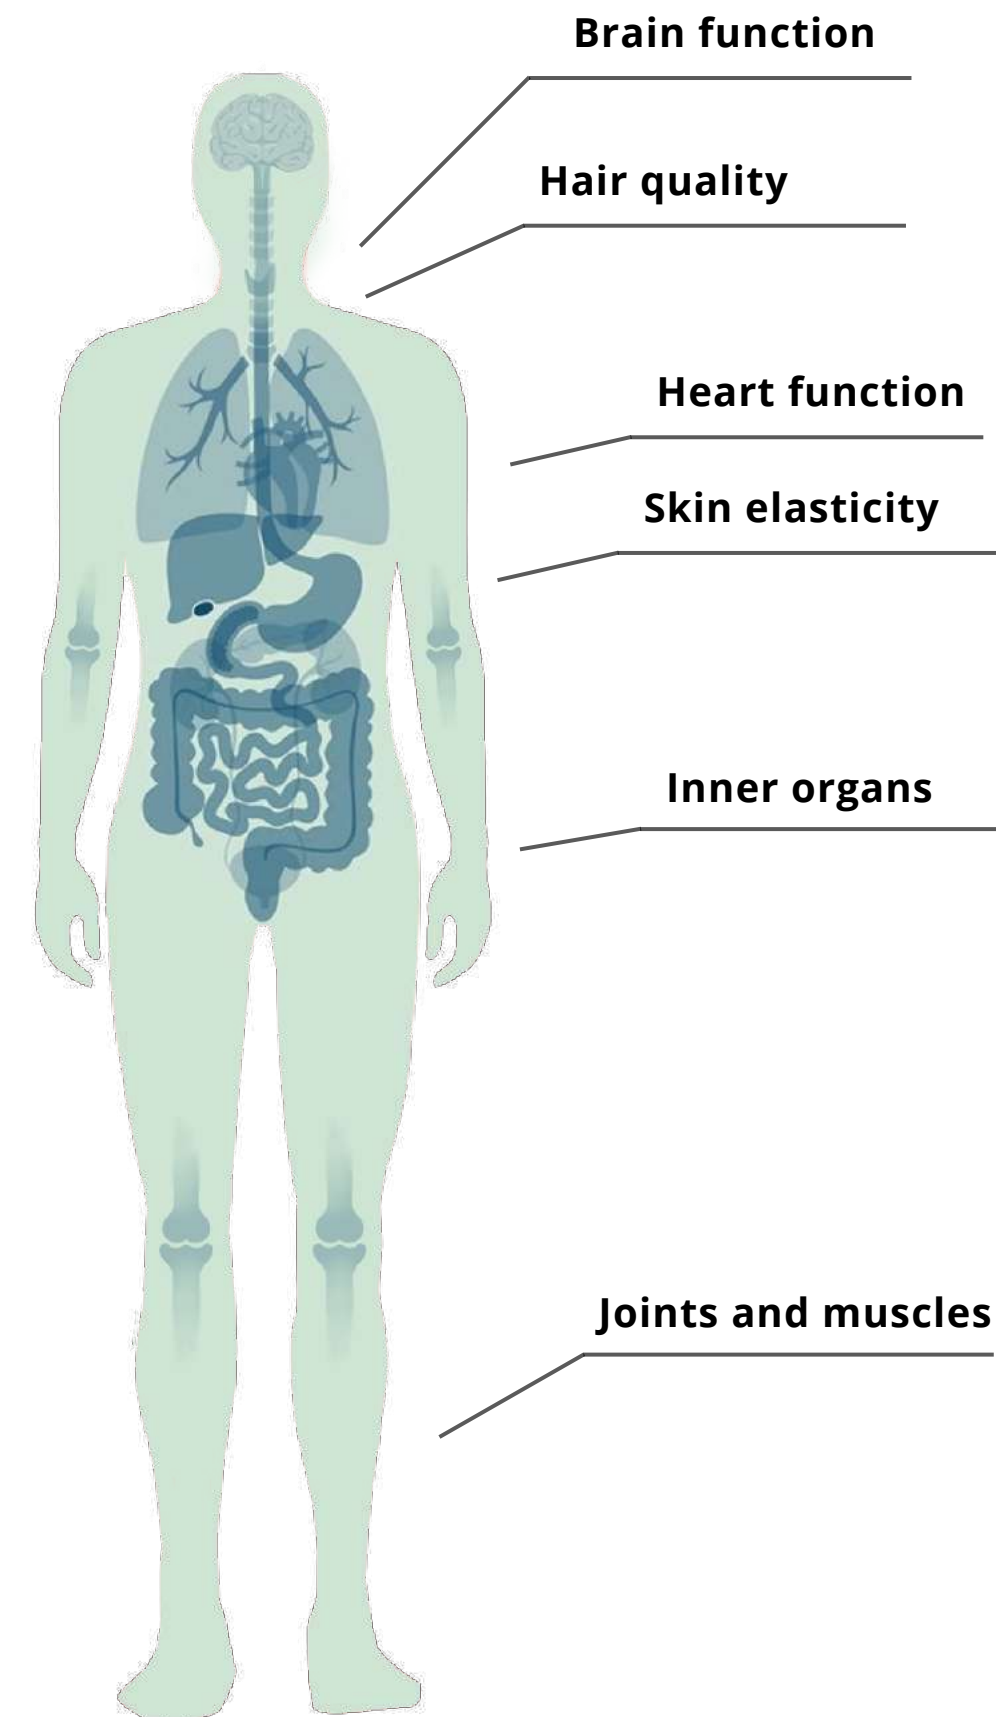

An aerial photograph of a deep, rugged canyon. A river flows through the center, with a waterfall cascading down the left side. The canyon walls are steep and rocky, with patches of green vegetation. The lighting is dramatic, with deep shadows and highlights on the rock faces.

1850

1:1

DNA formation

1960

3:1

Science recommends

4:1

The turning point

2020

15:1

Increasing every decade (EU)

25:1?

REFERENCES

• PUBMED

In conclusion:
we lack key nutrients
and have an **imbalance**
of essential fatty acids
Omega-6 to Omega-3

This is how it affects our cells

REDUCED FUNCTION

hard, rigid membrane

NORMAL FUNCTION

soft, flexible membrane

To achieve healthy cell membranes,
we need a 3:1 balance between
Omega-6 and Omega-3

North America

Europe

Middle East