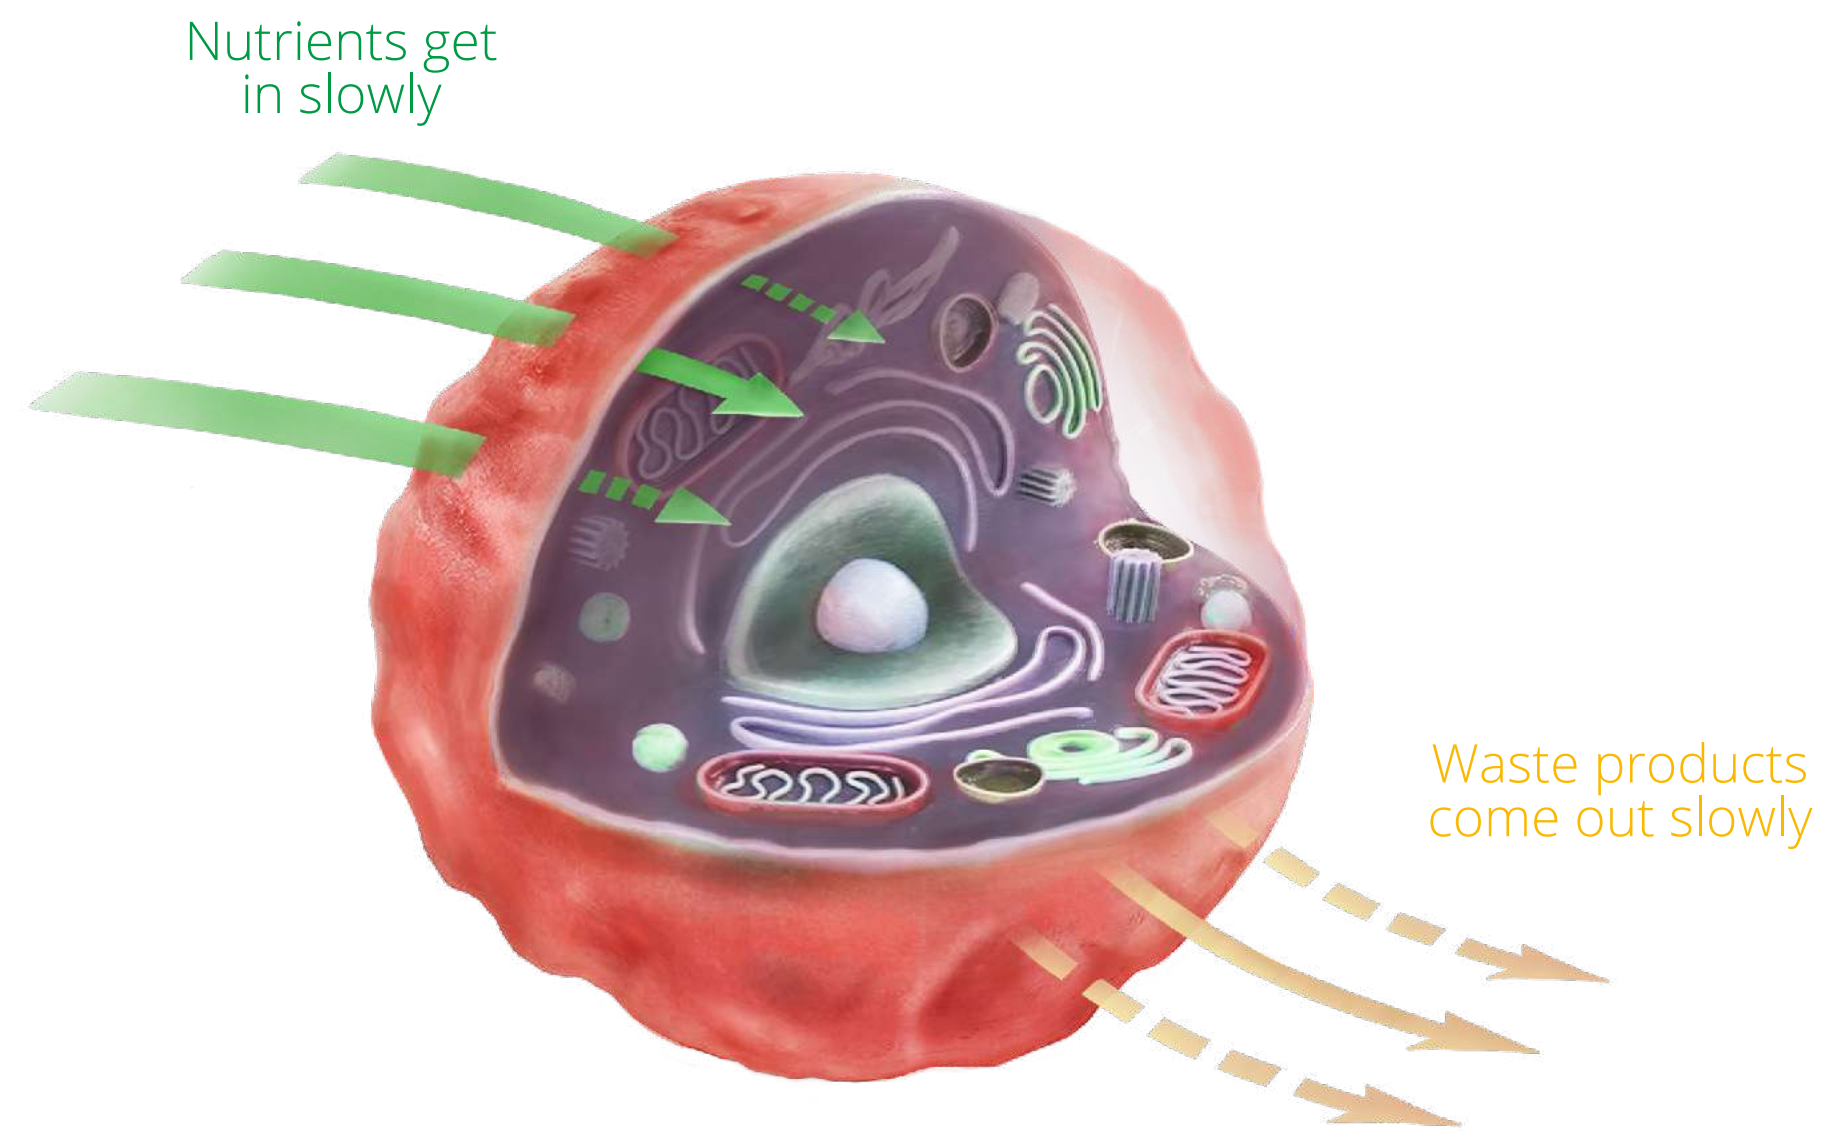

1850

1:1

DNA formation

1960

3:1

Science recommends

4:1

The turning point

REDUCED FUNCTION

hard, rigid membrane

NORMAL FUNCTION

soft, flexible membrane

To achieve healthy cell membranes,
we need a 3:1 balance between
Omega-6 and Omega-3

North America

Europe

Middle East