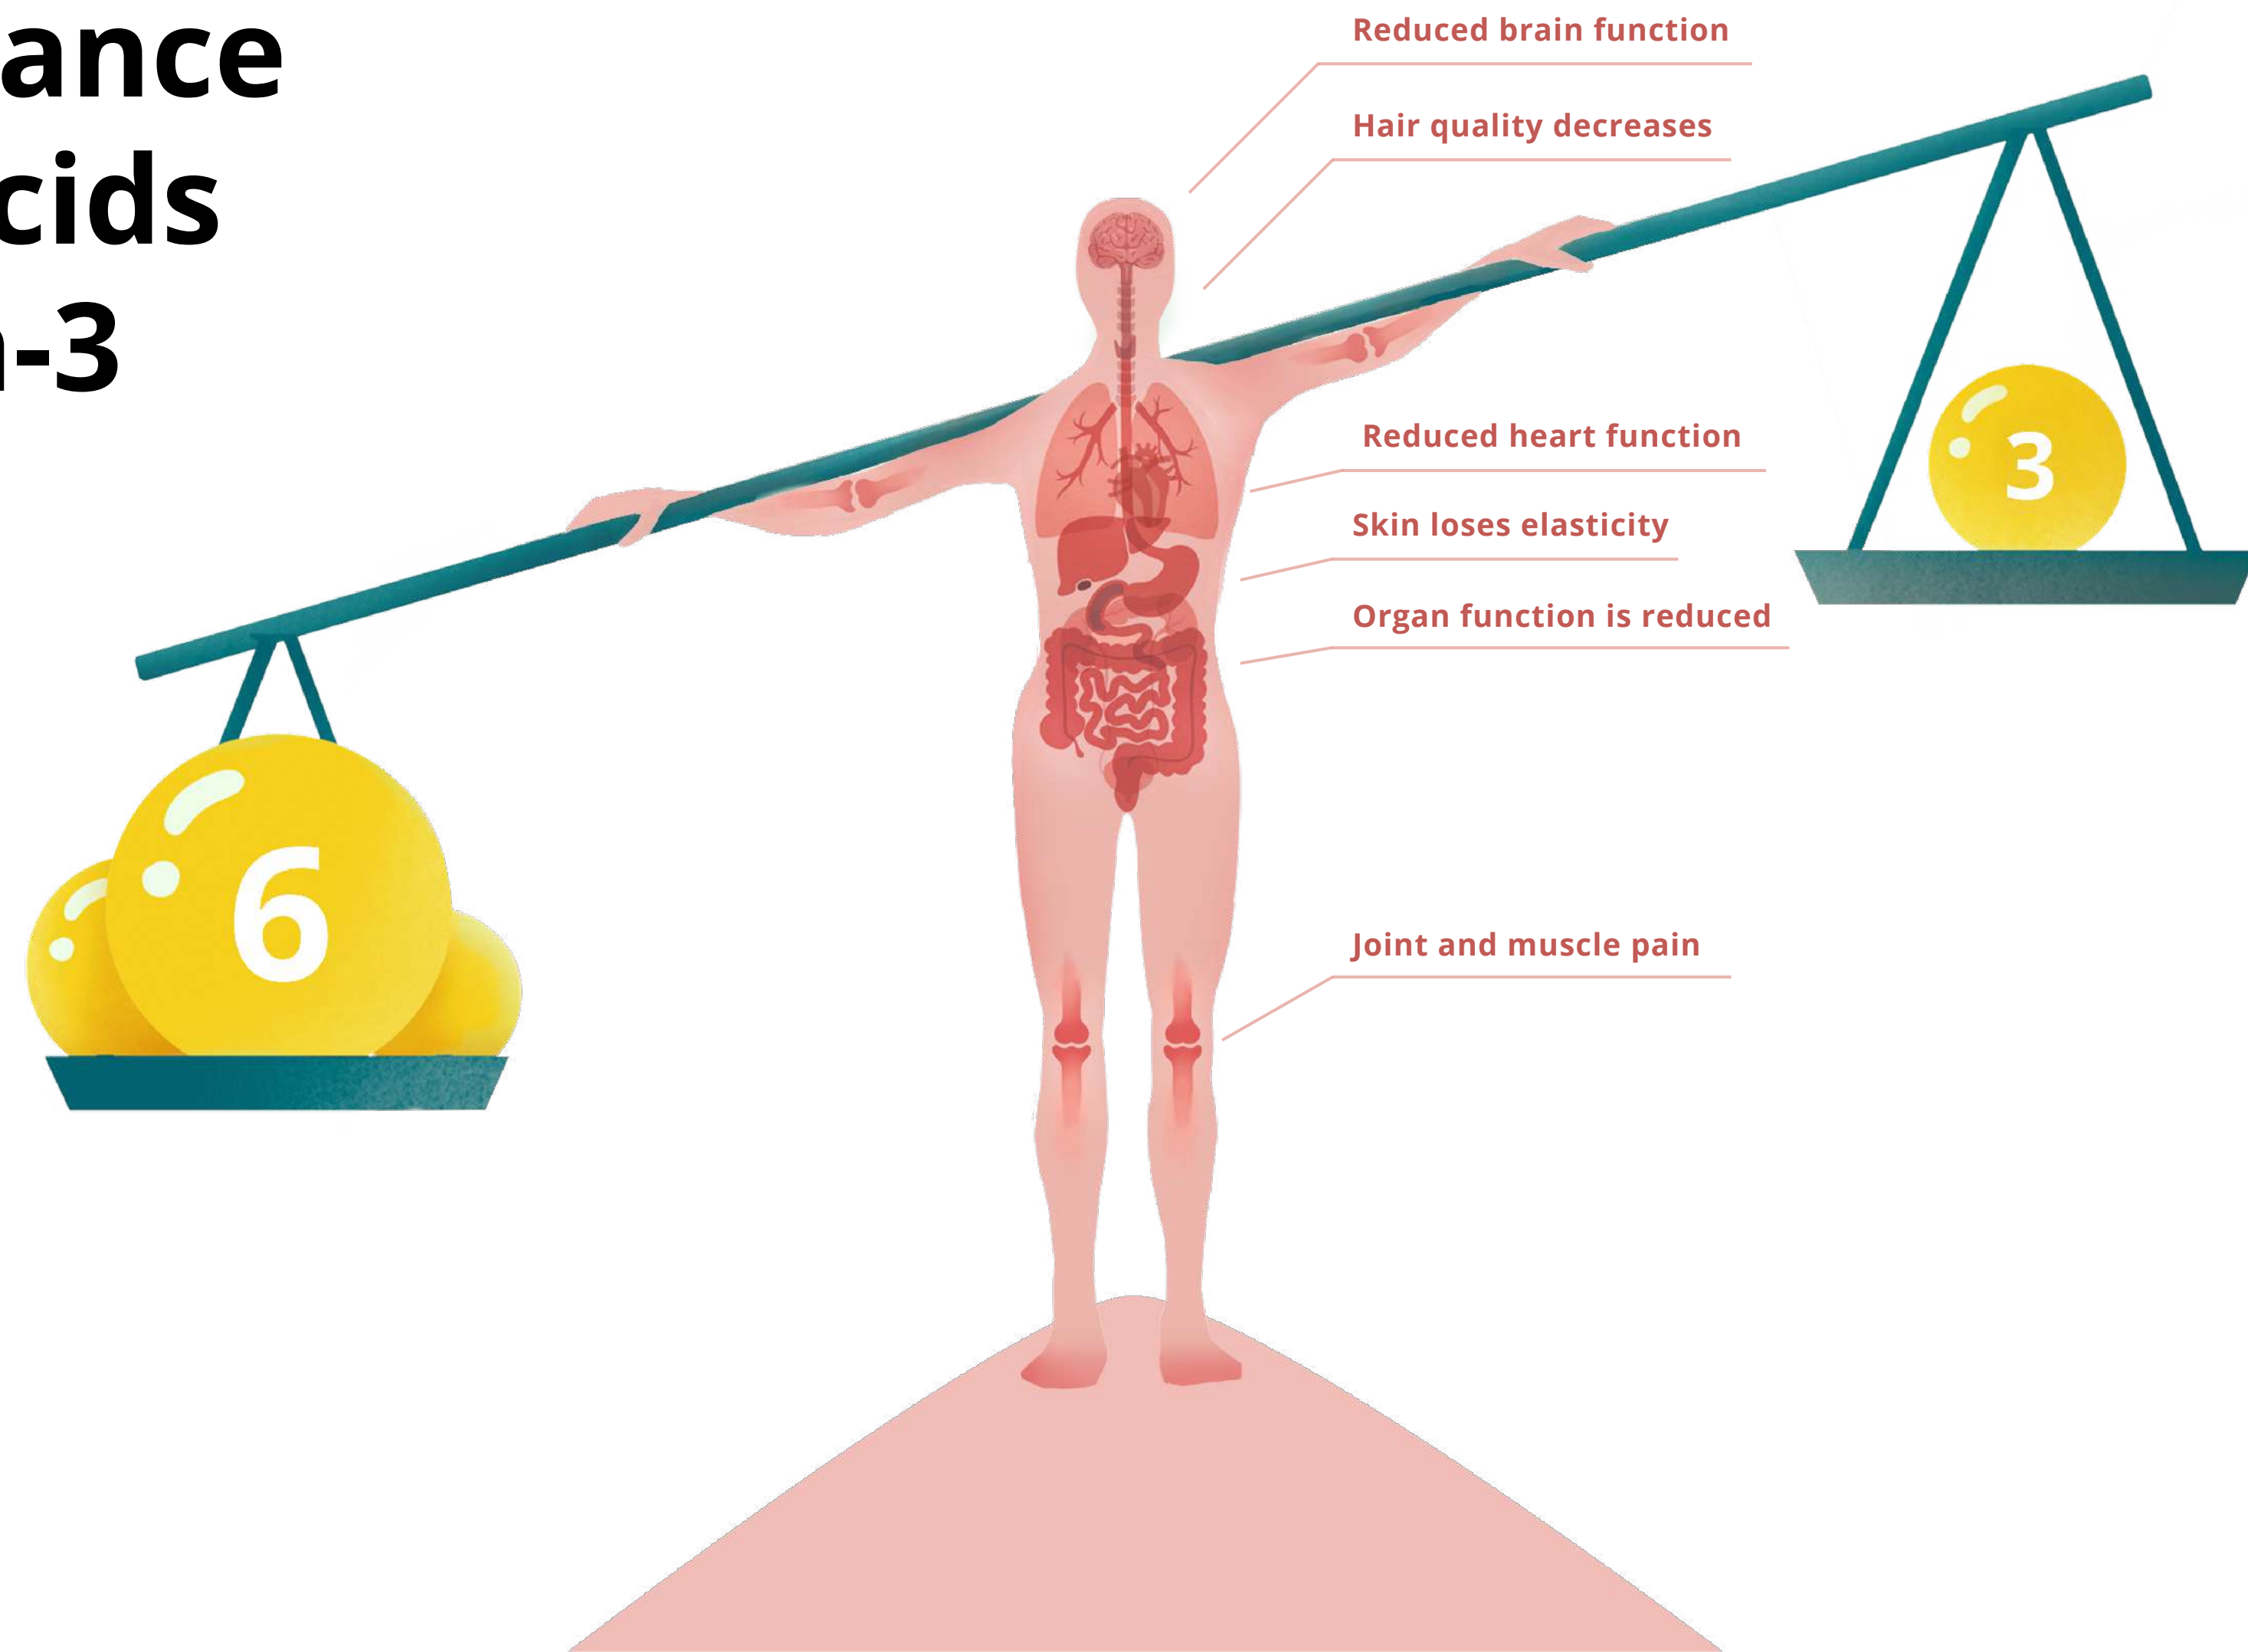

Today we eat **man-made food**

*Lower nutrition density, high in sugar, many empty calories,
low in fibers, less healthy fats, and with an imbalance between
Omega-6 and Omega-3.*

The history of **Omega-6 to Omega-3 Balance**

1850

1:1

DNA formation

1960

3:1

Science recommends

4:1

The turning point

2020

15:1

Increasing every decade (EU)

25:1?

REFERENCES

• PUBMED

In conclusion:
we lack key nutrients
and have an **imbalance**
of essential fatty acids
Omega-6 to Omega-3

This is how it affects our cells

REDUCED FUNCTION

hard, rigid membrane

NORMAL FUNCTION

soft, flexible membrane

To achieve healthy cell membranes,
we need a 3:1 balance between
Omega-6 and Omega-3

North America

Europe

Middle East