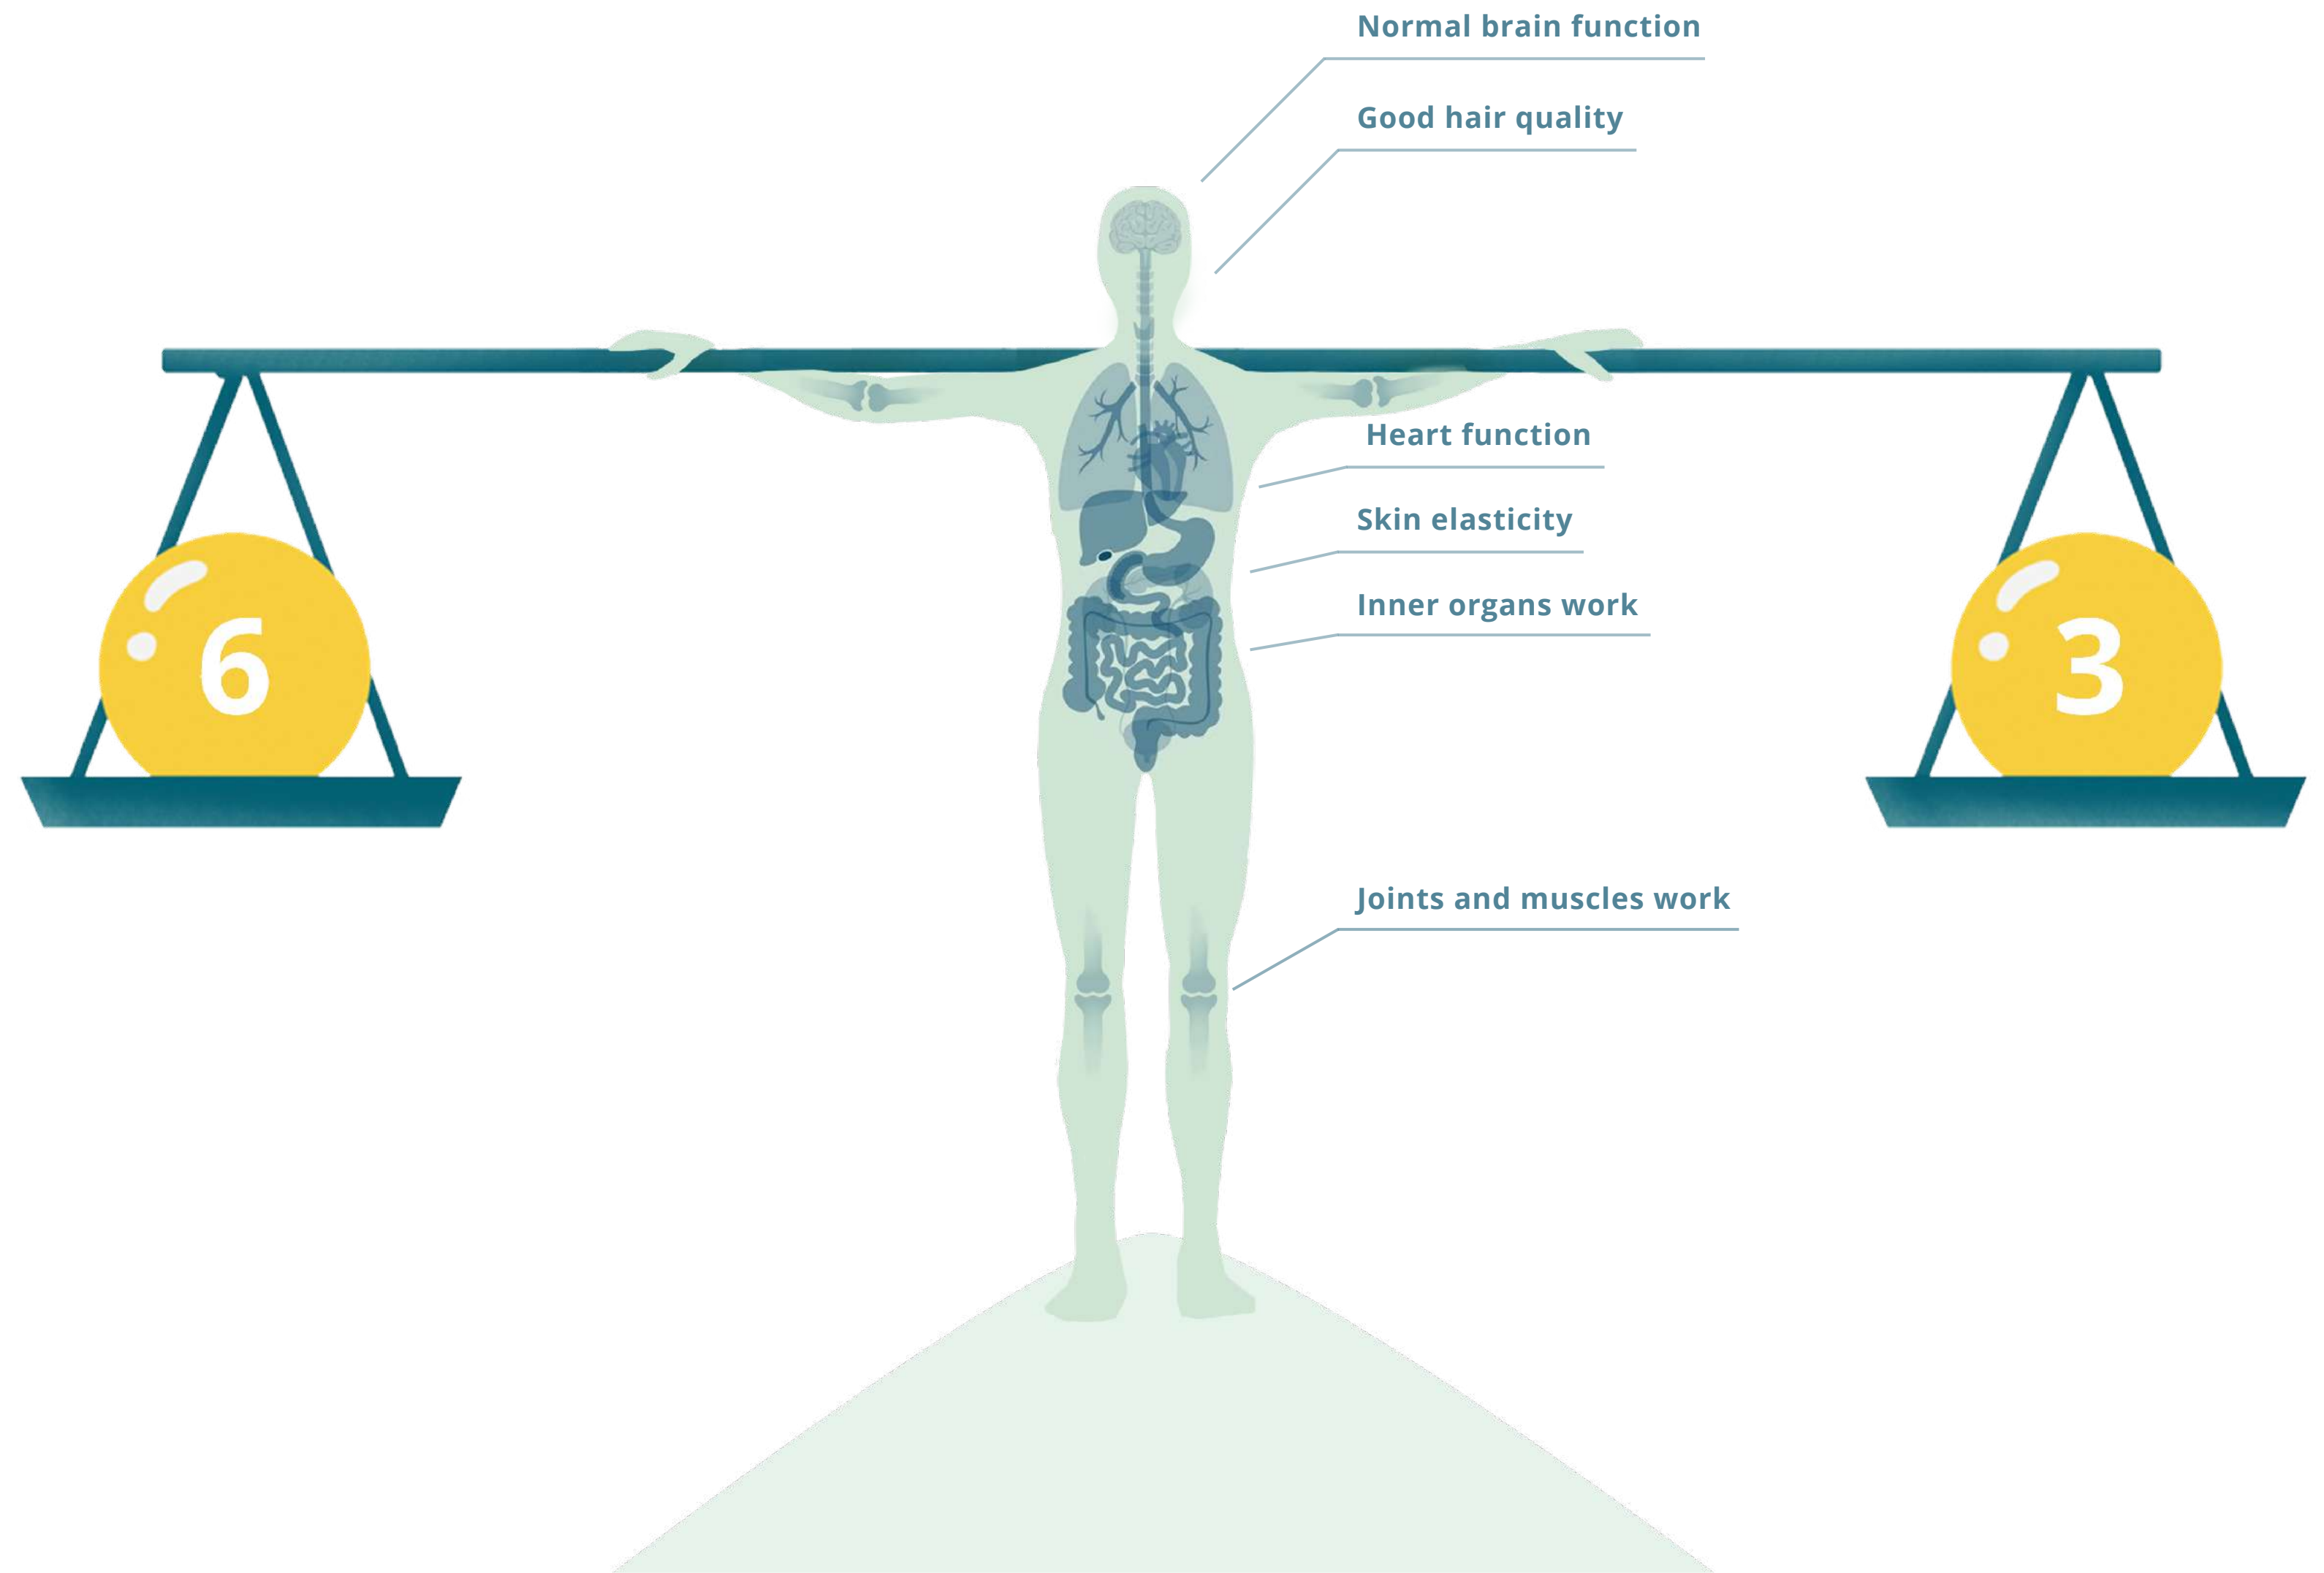

...and the world leader in blood spot testing

Vitas is an independently managed, GMP-certified chemical analysis contract lab based in Oslo, Norway.

We have performed almost
1.000,000 BalanceTests worldwide

Money-Back Guarantee:

Applies if you have an Omega-6:3 Balance of 3:1 or better on your first BalanceTest.

Almost 1.000,000 test results show a world out of balance!

We can bring you back into balance **in 120 days**

We can bring you back into balance **in 120 days**

How to get back in balance?

Our formula is a true force of nature.
And olive oil is the game-changer.
That's why BalanceOil+ is closer to
oily fish than fish oil.