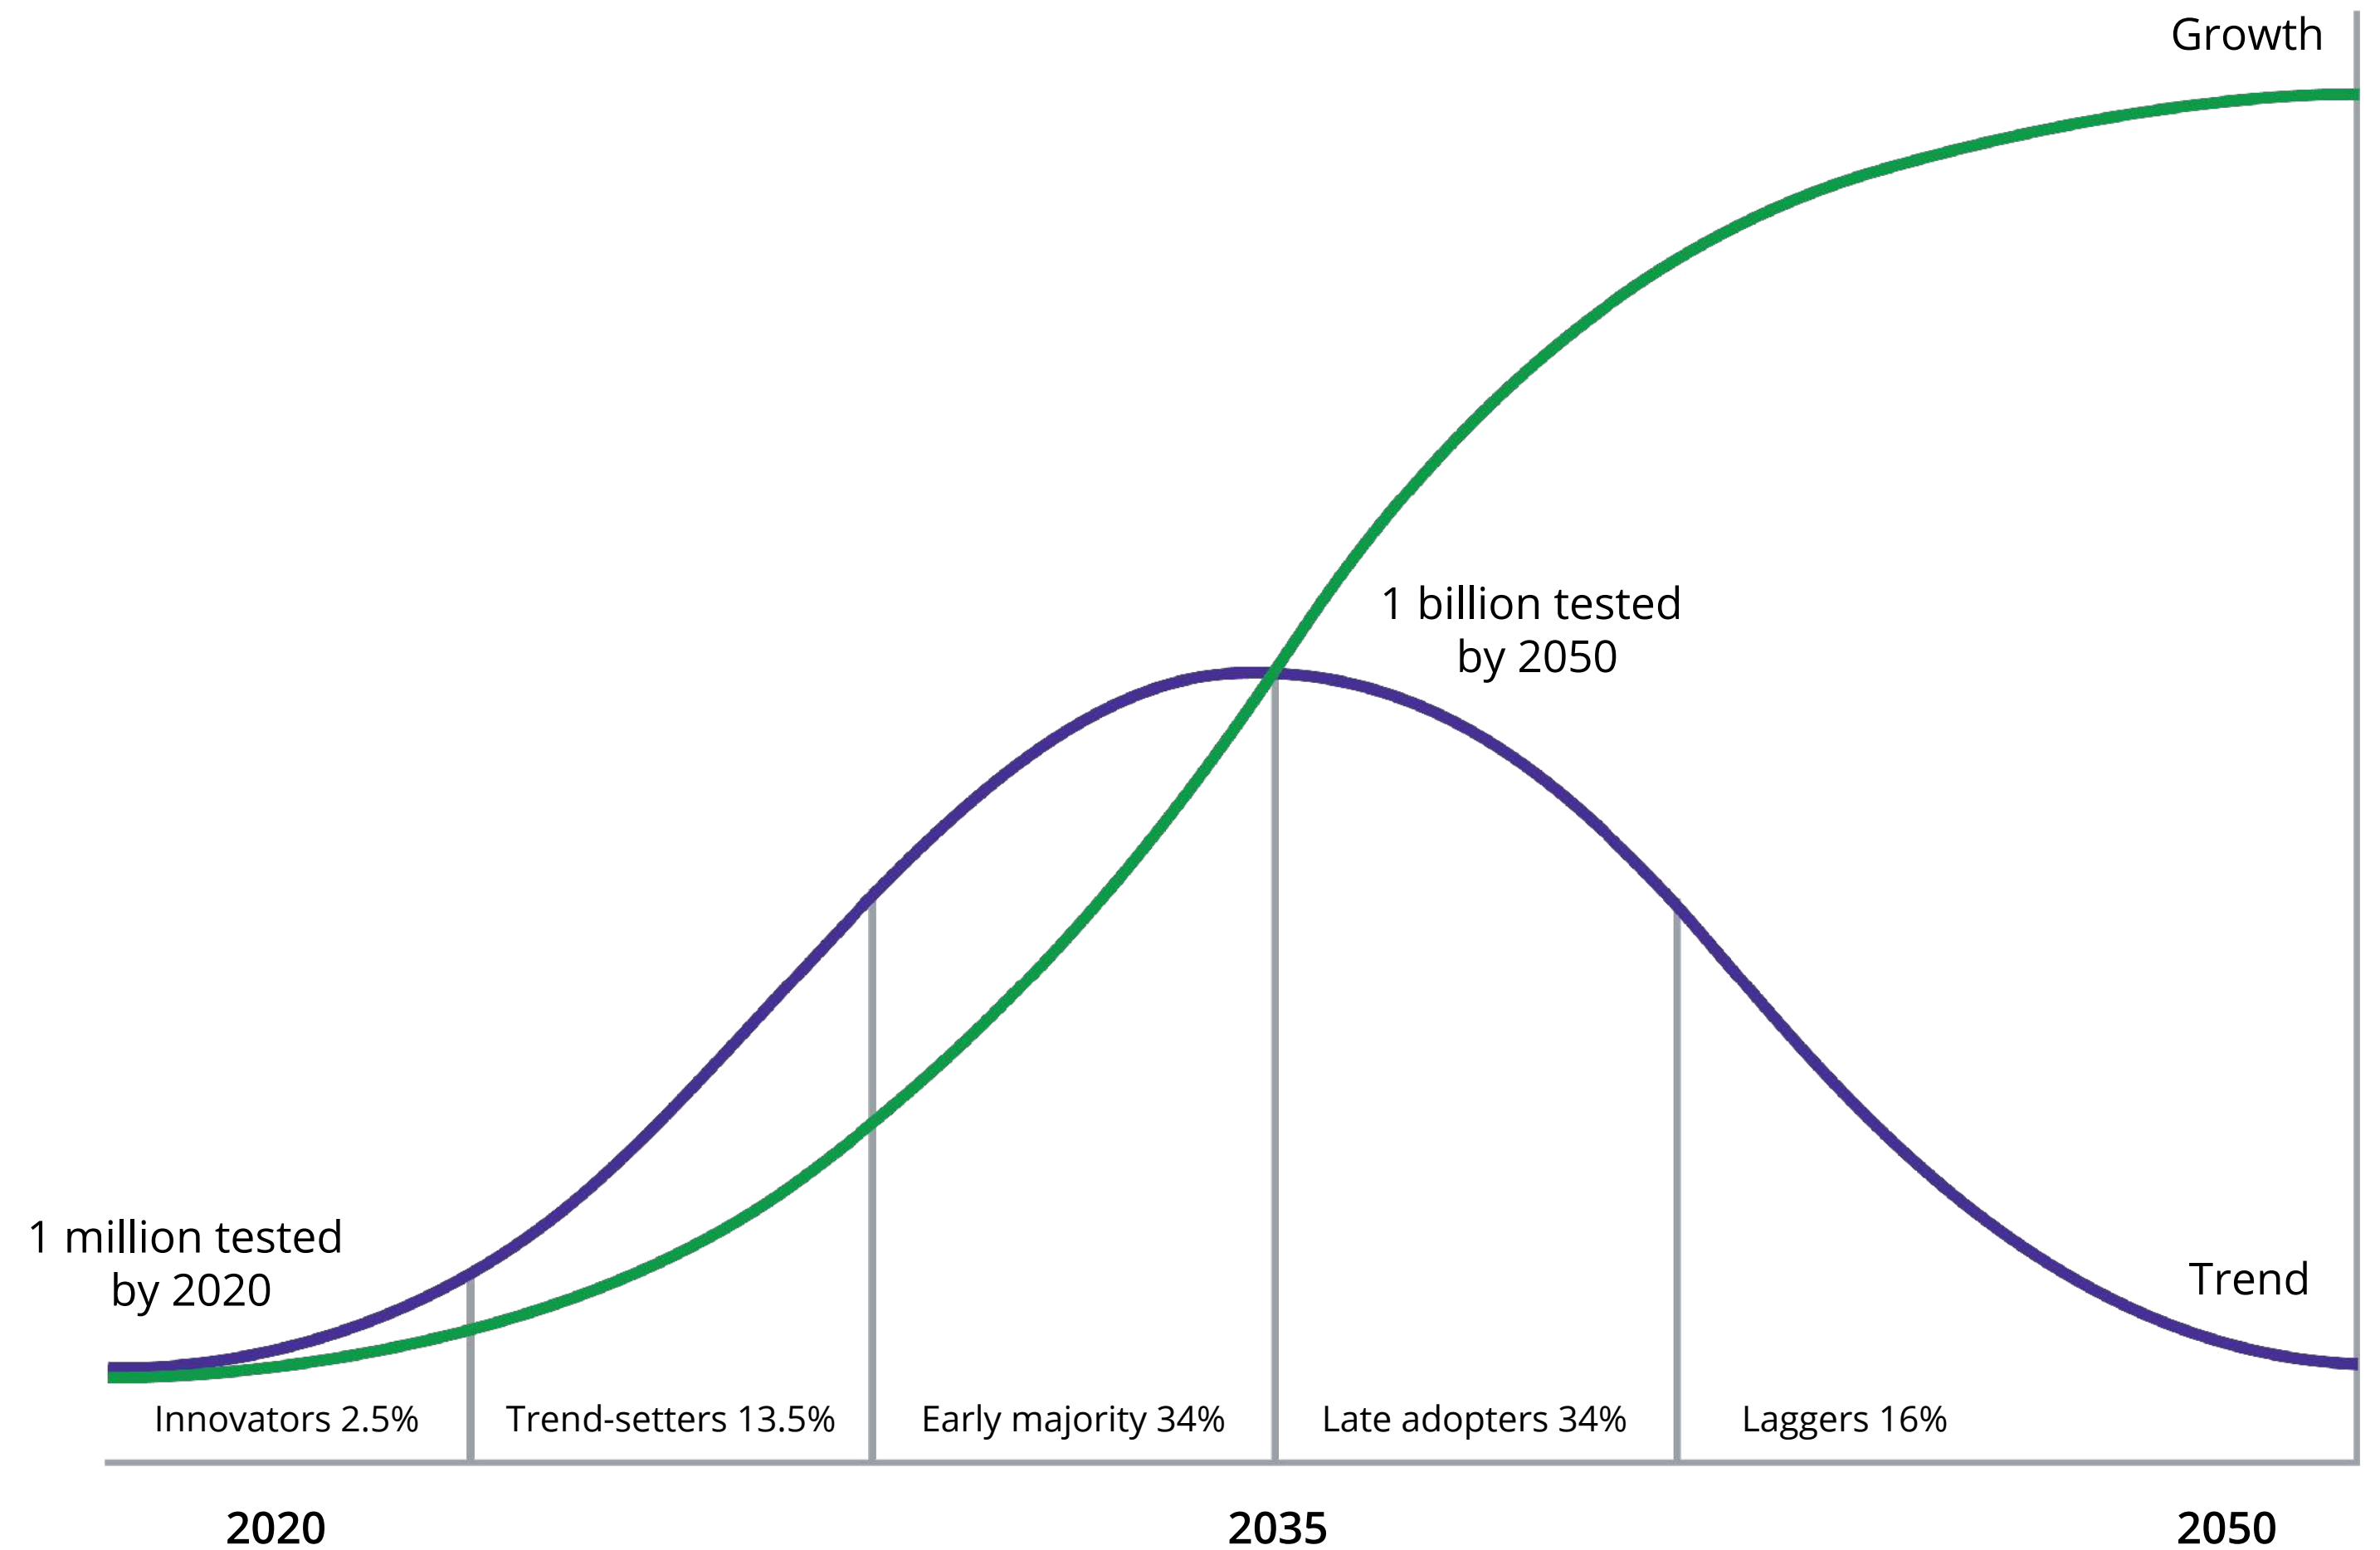

Our objective is to pioneer test-based nutrition as a global megatrend

- 500 million are taking Omega-3 supplements
- 1 billion supplement with vitamins
- 1.5 billion use some form of specialized diet

- Most people want to know if their supplements have an effect in their body
- 1 billion people will be tested by 2050

- **97% fails their first BalanceTest**