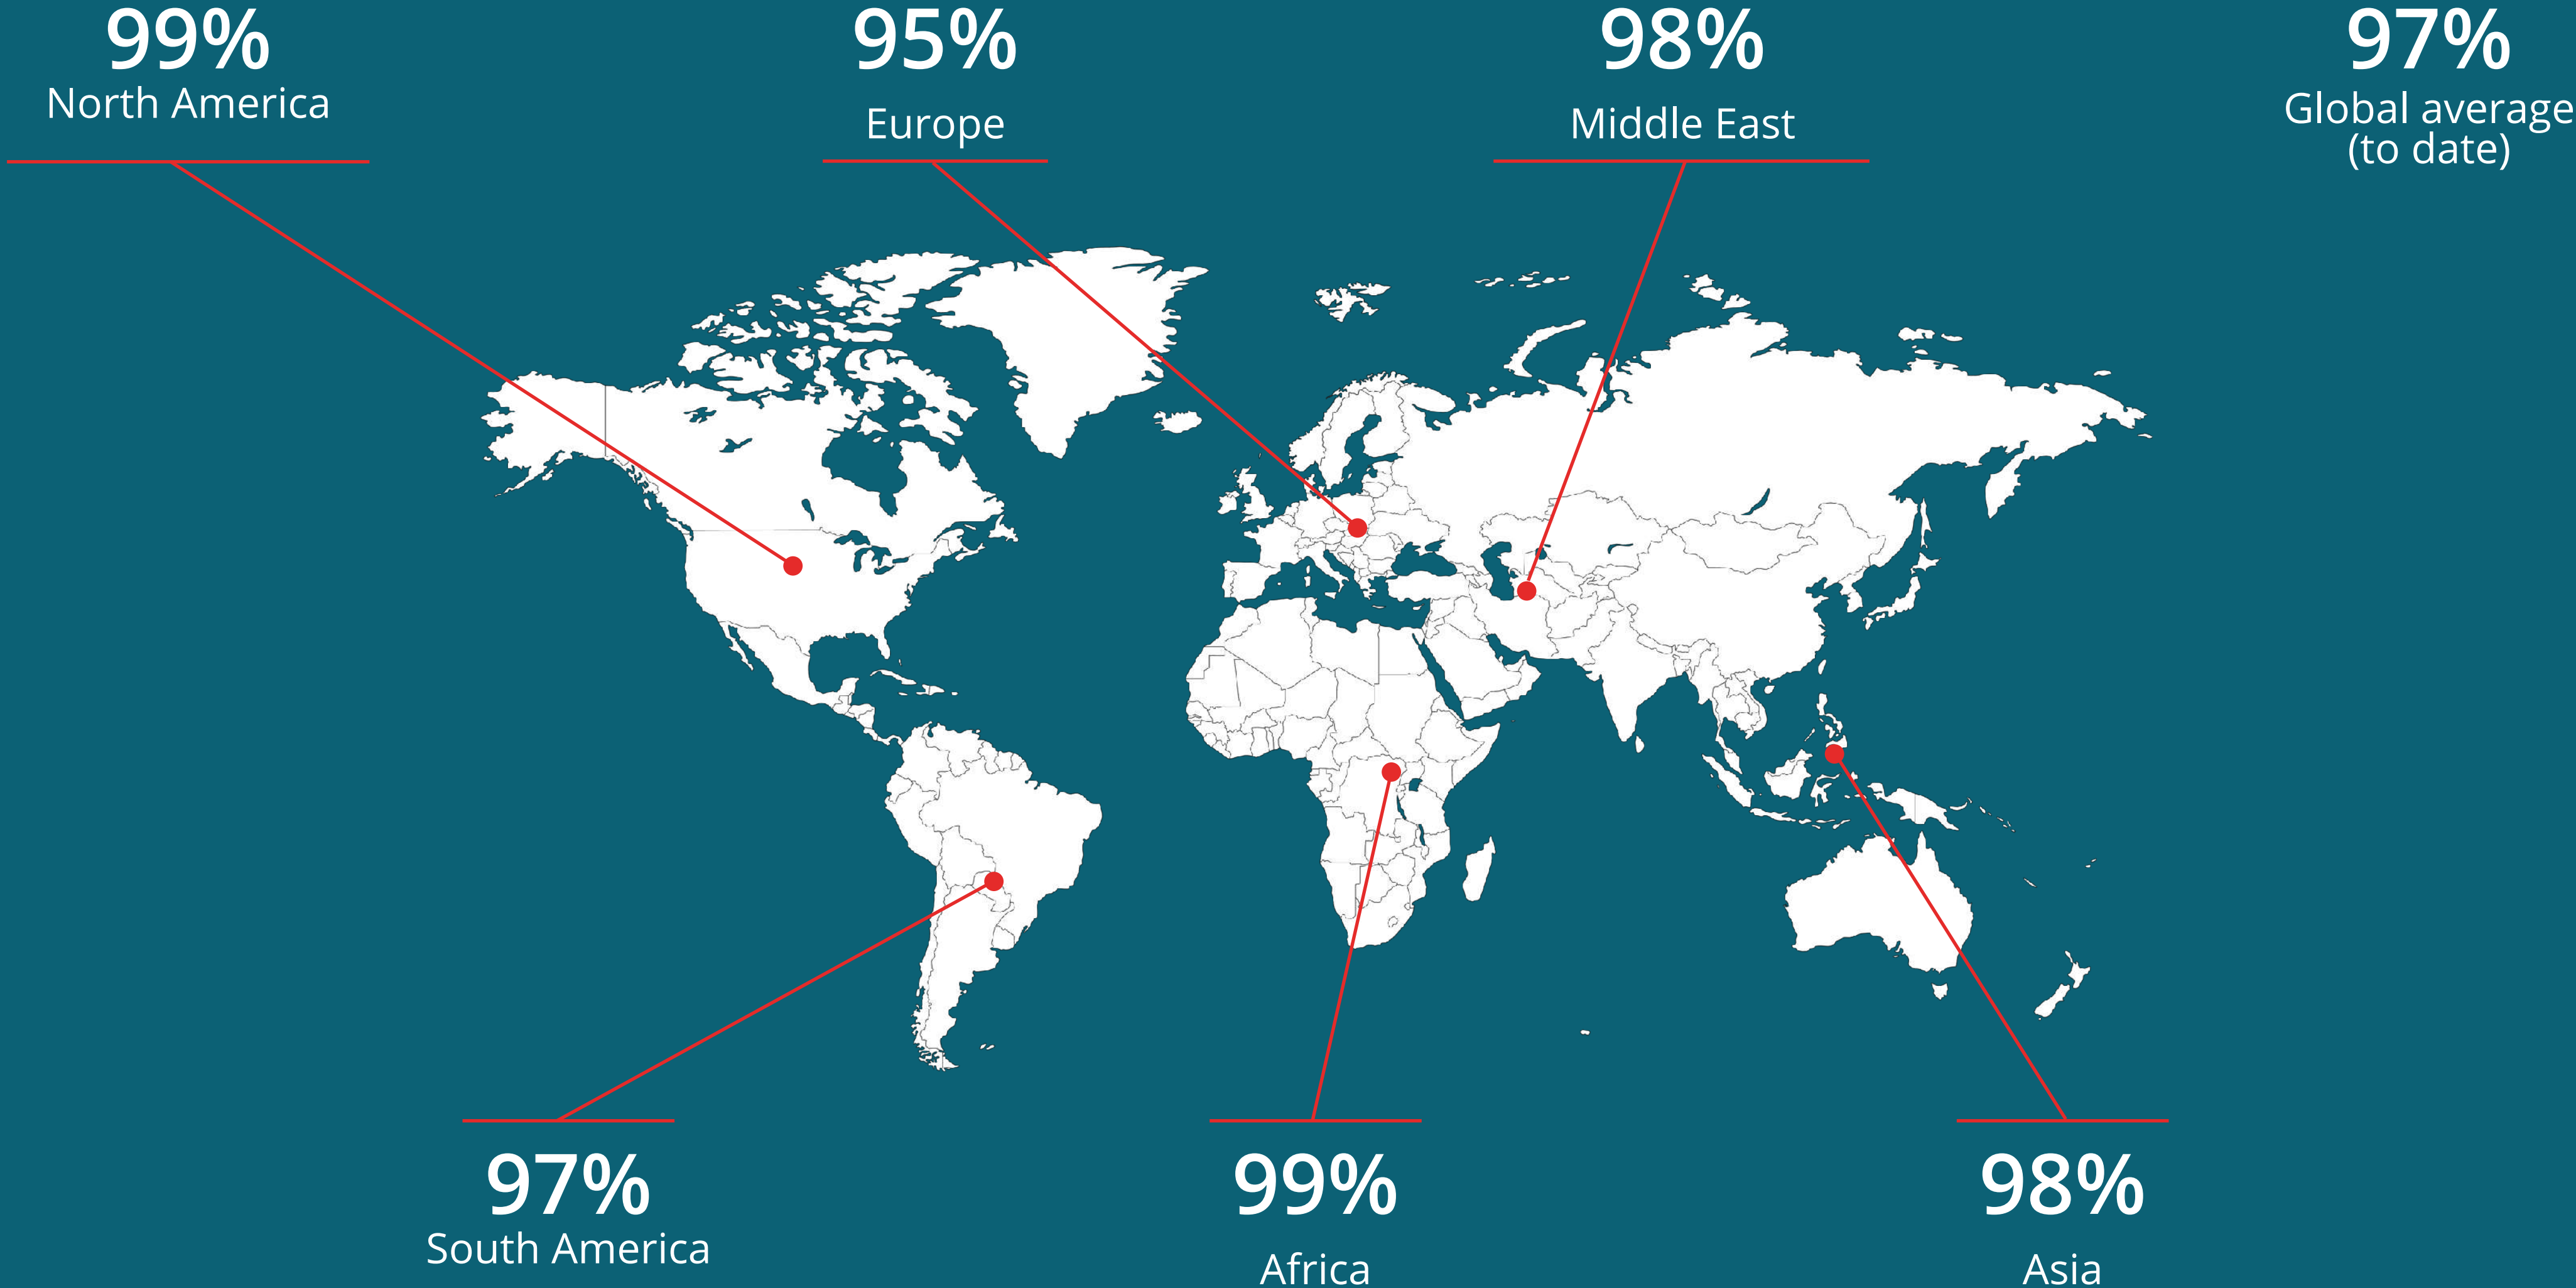

...and the world leader in blood spot testing

Vitas is an independently managed, GMP-certified chemical analysis contract lab based in Oslo, Norway.

We have performed almost
1.000,000 BalanceTests worldwide

Money-Back Guarantee:

Applies if you have an Omega-6:3 Balance of 3:1 or better on your first BalanceTest.

Almost 1.000,000 test results show a world out of balance!

We can bring you back into balance **in 120 days**