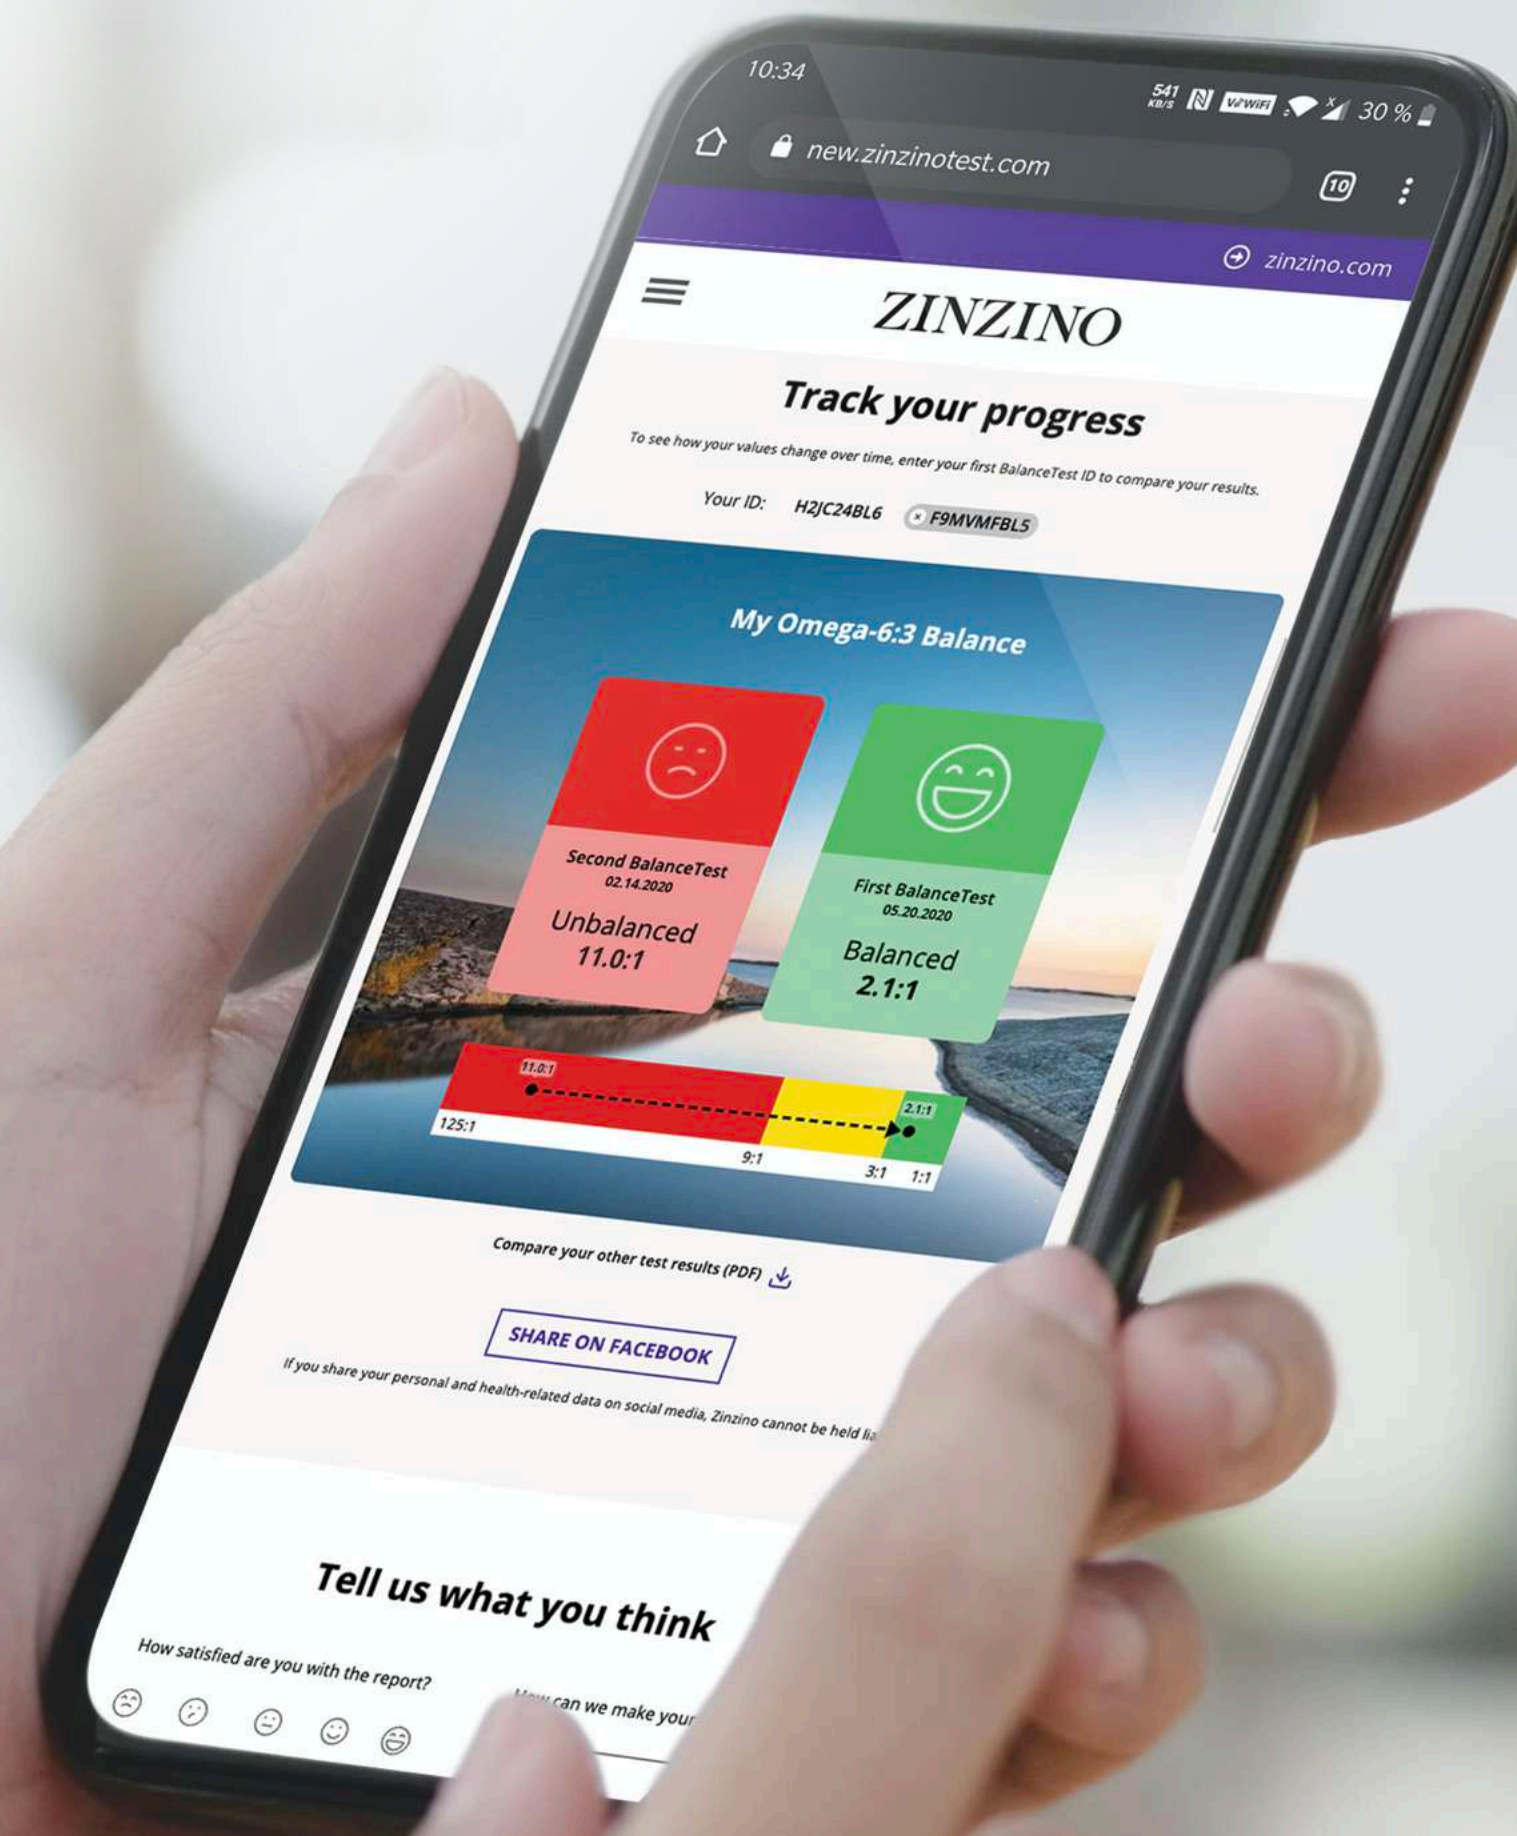

Sugarfree

Glutenfree

GVO-free

Keto-suitable

Get your personal test results **And track your progress**

- Your Omega-6 to Omega-3 balance
- Your protection value
- Your Omega-3 index
- Your mental strength index
- Your membrane fluidity index
- Your Arachidonic Acid Index

An aerial photograph of ocean waves, showing white foam and deep blue water. A semi-transparent white rectangular box is centered in the image, containing text.

One small BalanceShot.
A quantum leap for
human health.